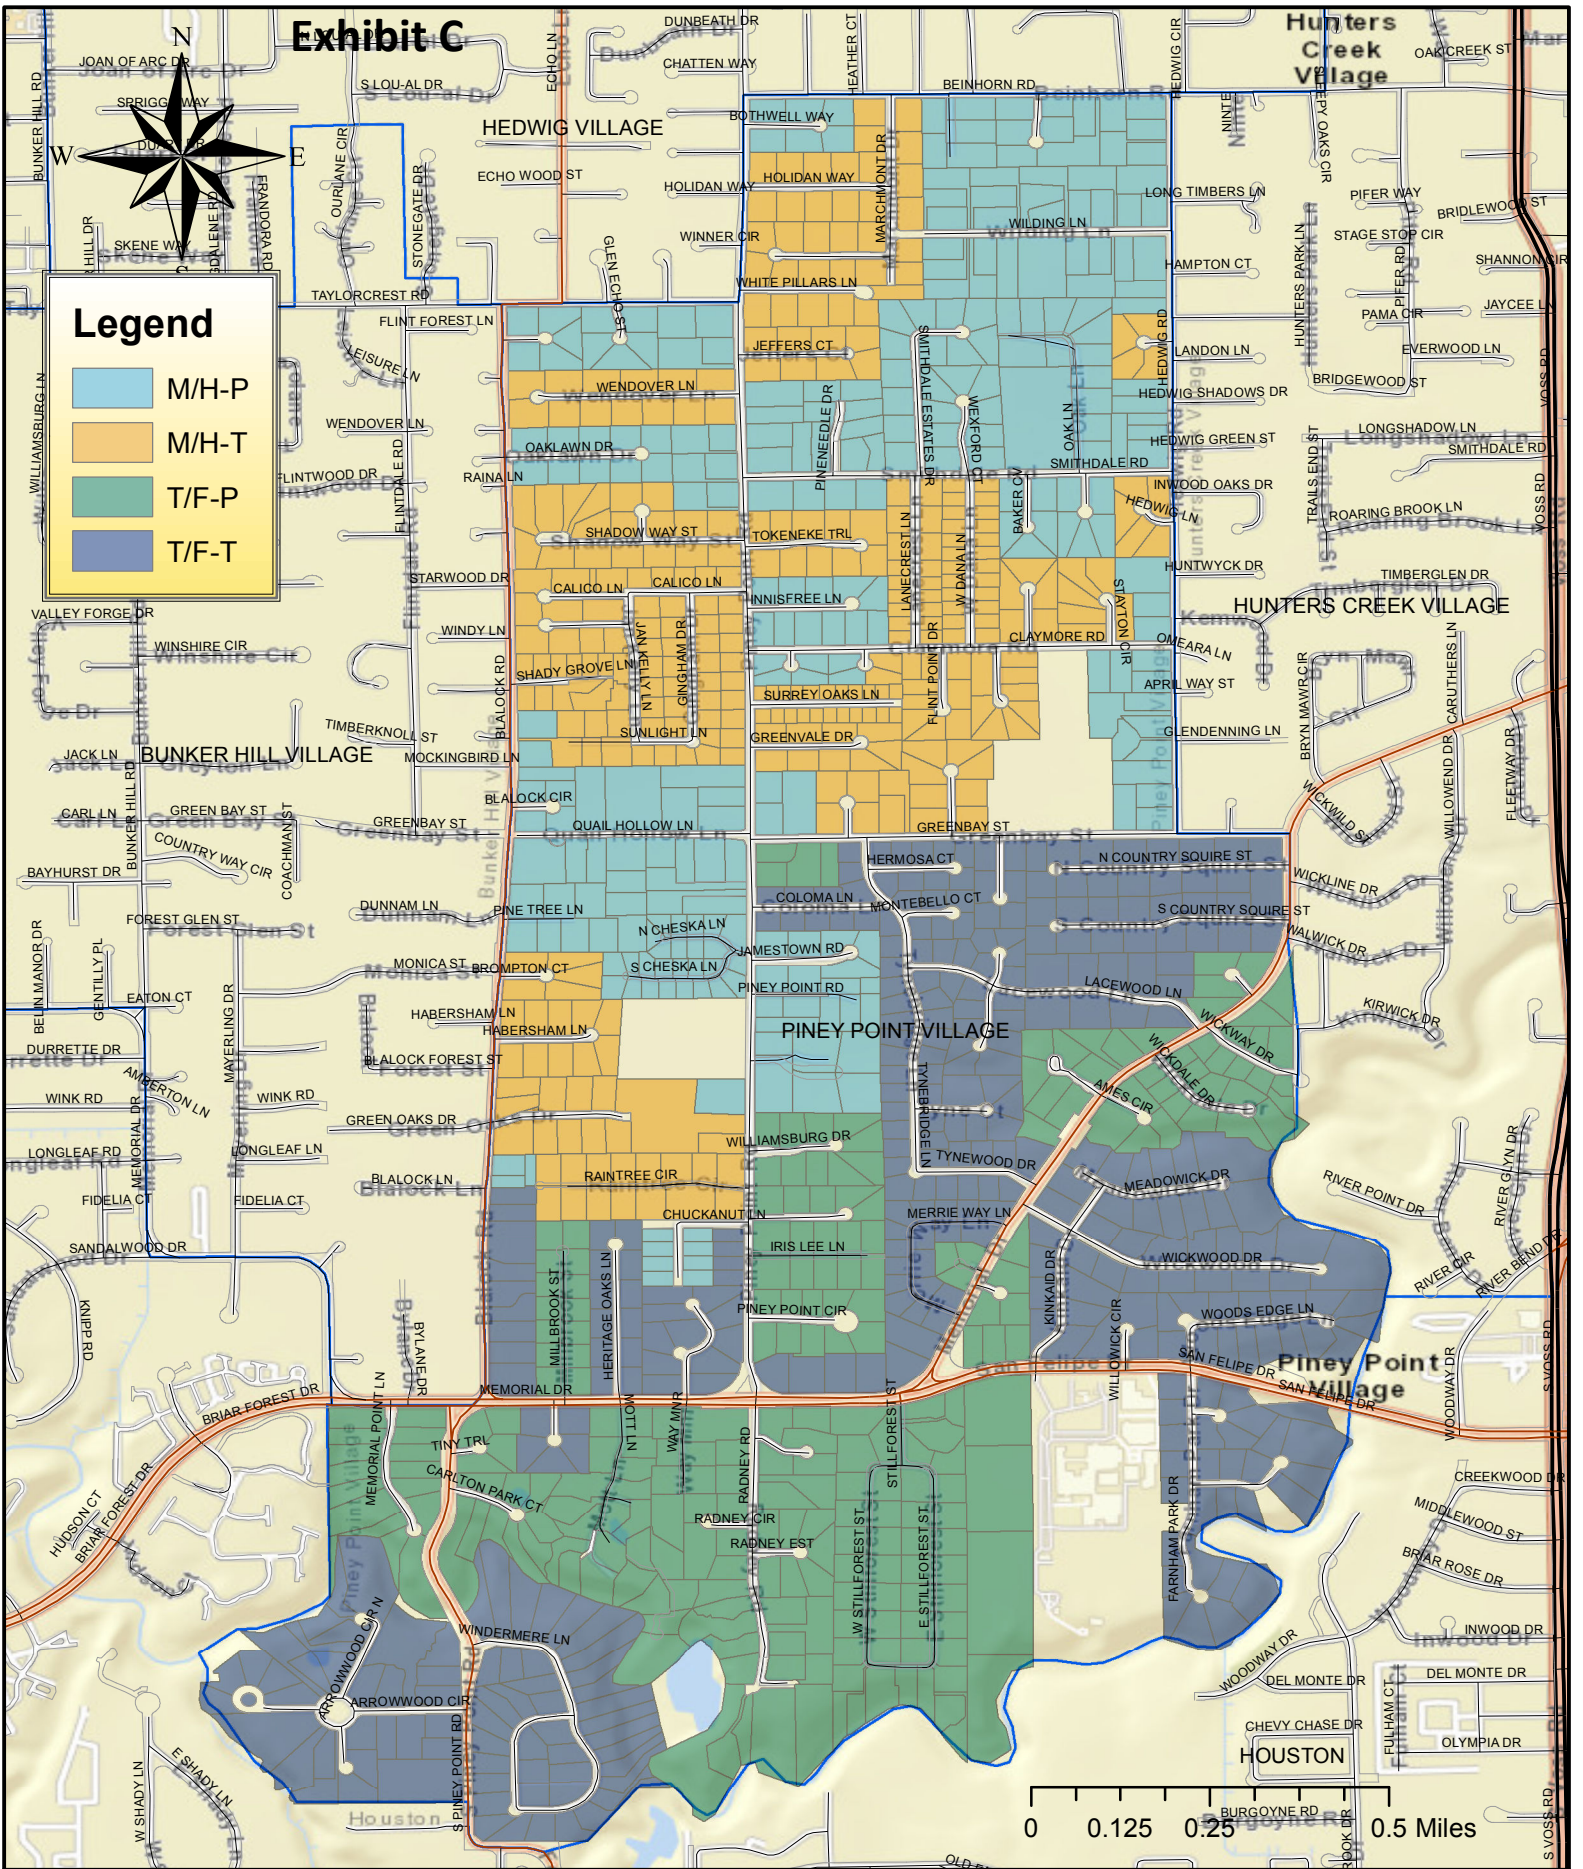

# Exhibit C

**Legend**

- M/H-P
- M/H-T
- T/F-P
- T/F-T

0 0.125 0.25 0.5 Miles

## PINEY POINT VILLAGE GFL GARBAGE SERVICE AREAS